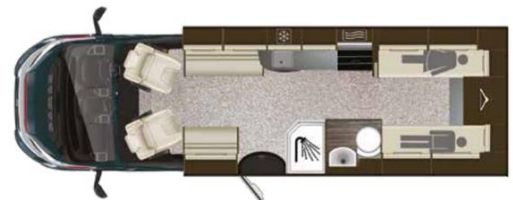

## Bed Configurations

- Rear single beds 1870mm x 700mm
- Bed over cab 1890mm x 1180mm