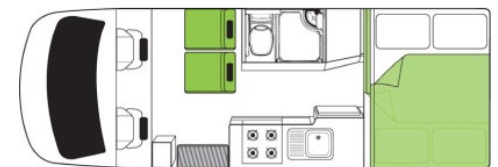

Facts & Figures

Build Year	2017
Km's	164,000 kms
Driven on	Car Licence
WOF/COF	WOF
Berth	4 Berth
Cab/Chassis	Mercedes Benz
Engine	2143 cc 95kW
Transmission	5 Speed Automatic
Maximum gross weight	3490 Kgs
Length	6.60m
Width	2.43m
Height	3.10m
Wheels	16" Alloys

Bed Dimensions

Rear drop down bed 2.0m x 1.4m (Max weight 200kgs)

Rear lounge converts into bed 2.0 x 1.45m

Water and Plumbing

97 Litre fresh water

97 Litre grey water

Gas water heater

Cassette toilet