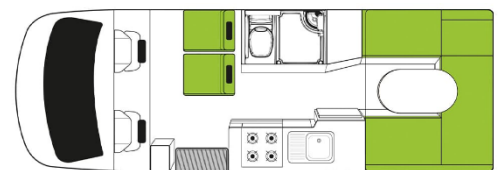

Facts & Figures

Build Year	2017
Km's	164,000 kms
Driven on	Car Licence
WOF/COF	WOF
Berth	4 Berth
Cab/Chassis	Mercedes Benz
Engine	2143 cc 95kW
Transmission	5 Speed Automatic
Maximum gross weight	3490 Kgs
Length	6.60m
Width	2.43m
Height	3.10m
Wheels	16" Alloys

Bed Dimensions

Rear drop down bed 2.0m x 1.4m (Max weight 200kgs)

Rear lounge converts into bed 2.0 x 1.45m

Water and Plumbing

97 Litre fresh water

97 Litre grey water

Gas water heater

Cassette toilet