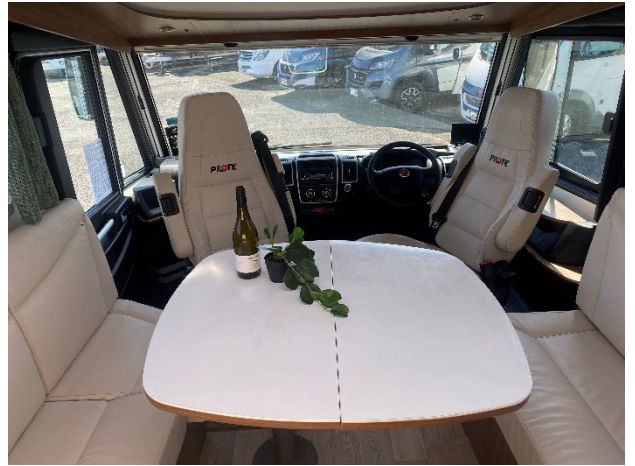

Thetford Duplex 12V Oven/Grill

Bed Configurations

Drop down double bed over cab

Dinette configures into double bed

Water and Plumbing

End washroom

Separate shower cubicle

Vanity unit and basin

130 L Fresh Water

95 L Grey Water

Exterior

Large boot with access to toilet cassette

Garage shelving

External low locker – wet locker

Alloy Wheels

Cab area

Cab blinds

Driver and passenger airbag

Cab air conditioning

Reversing camera

Driver and passenger swivel seats

High end furnishings

Safety Features

Drivers and Passenger Airbags

ABS braking

Remote central locking

www.nationwiderv.co.nz

2 Flexman Place
Silverdale
Mike@nationwiderv.co.nz
Phone: 09 930 6353

85 Great South Road
Pokeno
Malcolm@nationwiderv.co.nz
Phone: 09 294 6500

686 Devon Road
New Plymouth
Kane@nationwiderv.co.nz
Phone: 06 758 0984

131 Archibald Street
Ashburton
Lance@nationwiderv.co.nz
Phone: 03 307 8037