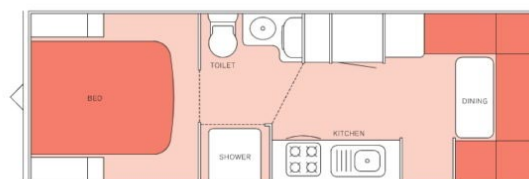

New Age Big Red BR22CL

Now $92,000 Tow Away

She aint red but she's big!

This 22 footer was made for the couples who really just want more room. Starting with a club lounge at the rear that provides heaps of space for the extra guest, ample overhead storage, fully equipped kitchen the star of the show seems to be the ensuite. Boasting a large shower and plenty of room around the vanity and cassette toilet there will be no one complaining about not being able to move in here.

You are then lead to the bedroom where the queen size island bed with his and her wardrobes makes every trip feel like a five-star escape. Designed for families and adventure-seekers alike, the BR22CL is built for those who want to explore without compromising on comfort.

Facts & Figures

Registered Year	2020
Manufacturer	New Age
Model	Big Red BR22CL
Country of Origin	Australia
Berth	4 Berth
WOF/COF	WOF
Suspension	Leaf springs
Axles	2
Chassis	Al-Ko
Maximum gross weight	3400 kgs
Tare Weight	2800 kgs
Payload	600 kgs
Towball weight	250 kgs
Approx Length	6.71m (22ft)
Approx Overall Length	8.77m
Approx Width	2.50m
Approx Height	2.82m