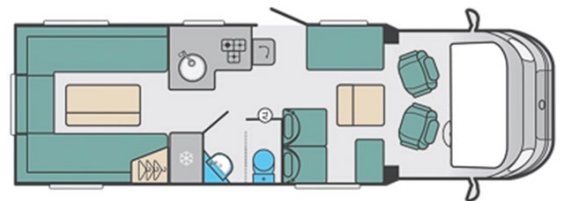

Built on the Fiat Ducato cab chassis she has a sleek exterior with large integrated habitation door, front dining and rear lounge so you can enjoy some quiet time when parked up on those rainy days.

When it's time for a bite to eat, Escape is ready for action with its well-equipped kitchen with ample storage.

Facts & Figures

Build Year	2020
Km's	46,424 kms
Driven on	Car Licence
WOF/COF	COF
Berth	6 Seatbelts – 4 Berth
Cab/Chassis	Fiat Ducato
Engine	2287cc
Horsepower	160 BHP
Transmission	9 Speed Automatic
Maximum gross weight	3650kgs
Payload	600kgs
Length	7.4m
Width	2.35m
Height	2.86m
Wheels	Fiat 16" Alloys