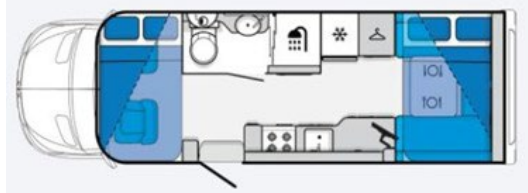

Bed Configurations

Electric drop down bed over rear lounge
Bed over cab

Water and Plumbing

125 litres fresh water

FLOOR PLAN: MS.24-4.HR.CQ-MY21

125 litres grey water

Hand basin

Large shower cubicle