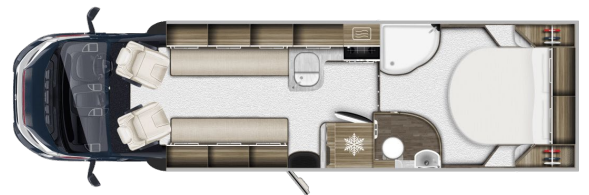

85 litres grey water
Water level indicator
Full enclosed seamless shower cubical with separate toilet
12v electric flush toilet

Exterior

Awning
1 x 100w Solar Panel
External cold shower & BBQ point

Cab area

Cab air conditioning
Touch screen control panel with digital display
Reversing camera
Pleated cab blinds
Driver and passenger swivel seats
Daytime running lights

Safety Features

Drivers and Passenger Airbags
ABS braking
Remote central locking
Disc brakes front and rear
Engine immobiliser
Fire extinguisher, CO² + smoke alarms
Flame failure shut off valves to all gas appliances
Electronic traction control system
Cruise control with speed limiter

See me online at www.nationwiderv.co.nz

- 5 Year Fiat Mechanical Warranty
- 5 Year Water Ingress Warranty
- 2 Year Habitation Warranty

2 Flexman Place
Silverdale
mike@nationwiderv.co.nz
Phone: 09 930 6353

85 Great South Road
Pokeno
malcolm@nationwiderv.co.nz
Phone: 09 294 6500

686 Devon Road
New Plymouth
kane@nationwiderv.co.nz
Phone: 06 758 0984

131 Archibald Street
Ashburton
lance@nationwiderv.co.nz
Phone: 03 307 8037