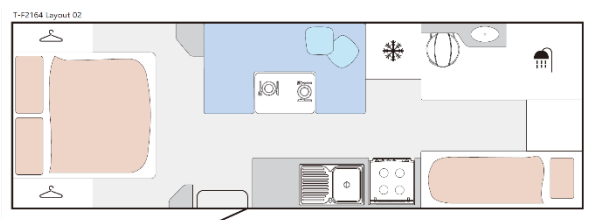

Titan Blackhawk

660 Family Bunk

Ex Demo Model – Reduced to Clear

Now $127,900 Tow Away

Say hello to the Titan Blackhawk Family Tourer – the ultimate adventure companion for the growing New Zealand family! Sleep up to 6 in luxurious comfort, with spacious interiors and separate shower and toilet bathrooms that bring the feel of home wherever you roam. Clever storage solutions ensure everything has its place, while the robust off-grid power and water supply keep you fully equipped for any adventure. Part of our premium Blackhawk range, the Titan Family Tourer is built for families who seek both comfort and freedom on the open road and for you to bring the kids. Discover true freedom with Titan – your home away from home!

Facts & Figures

Build Model	2023
Berth	6
WOF/COF	WOF
Suspension	T-Tech Off Road Independent
Axles	2
ATM (Max Weight)	3500kgs
Tare Weight	2710kgs
Payload	790kgs
Towball weight	245kgs
Body Length	6600mm
Body Height	3100mm
Body Width	2260mm

Chassis Construction

35mm Fiberglass Insulated Wall Panel
50mm Composite Floor Construction
150mm x 50mm Reinforced A Frame
3500kgs Tow Hitch

Exterior

Awning
Stone Guard
Large tool box with Gene Slide tray
Drop down corner stabilisers
Tunnel boot
16" Alloy wheels and Mud Terrain Tyres
Exterior picnic table
Exterior Marine Speakers
Spare wheel
Spare wheel carrier with 2 x jerry can holders
Scrub Bars