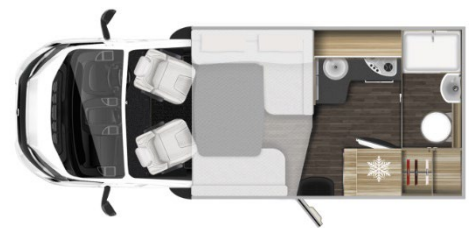

Due to its electronically operated feature, the 590 also features a double drop-down bed that can be easily lowered at night. Depending on whether there are just two aboard or four, this bed either lowers all the way down or just halfway, allowing the lounge to become a lower double bunk to sleep four. She's compact in size but large at heart!

Kitchen

- 135 Litre Fridge with integrated Freezer compartment (3way)
- Thetford duplex gas oven with grill function
- Thetford 3 x hob gas stove

Bed Dimensions

Elevating bed – 1910mm x 1330mm

Bed in dinette – 2160mm x 1300mm