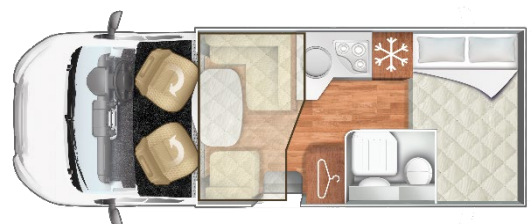

2024 Roller Team

Zefiro 665

\$169,900 Drive Away with Awning

Discover the ultimate in road luxury with the Roller Team Zefiro 665, the motorhome designed for couples and families who seek elegance and comfort. Meticulously crafted with Italian design and engineering, this motorhome seamlessly blends style with functionality. Inside, you'll enjoy generous storage space to keep your travel essentials organized and a factory-fitted bike rack to easily bring along your bikes for exploring new destinations. With four spacious berths as standard and an option to upgrade to five, the Zefiro 665 offers a cozy retreat for everyone on board. Elevate your travels and experience the perfect blend of sophistication and convenience with the Roller Team Zefiro 665.

Facts & Figures

Build Year	2024
Km's	200 kms – Brand New
Driven on	Car Licence
WOF/COF	Priced on COF – can be WOF additional cost
Berth	4 Berth
Cab/Chassis	Ford Transit
Engine	Euro 6 D
Horsepower	170 BHP - Zefiro Pack
Transmission	6 Speed Automatic
Maximum gross weight	3550 kgs
Mass in running order	3055 kgs
Payload	495 kgs
Length	6.41m
Width	2.35m
Height	2.95m
Wheels	16" Ford Alloys

Living room

- Tuma Combi 6kW gas electric heating/hot water
- Double glazed Seitz windows fitted with Roman blinds and flyscreens
- Skylights
- Grade 3 insulation
- Lounge carpet
- XL Integrated entrance door with fixed window + flyscreen
- Remote locking habitation door
- Adjustable TV support bracket
- Truma iNet control panel with App capabilities

Kitchen

- 3 way 135 l Thetford fridge with separate freezer compartment

Thetford duplex gas oven with grill function

Thetford 3 x hob gas stove

Bed Dimensions

Rear bed - 2150mm x 1330mm

Elevating bed above dining – 1900mm x 1160mm