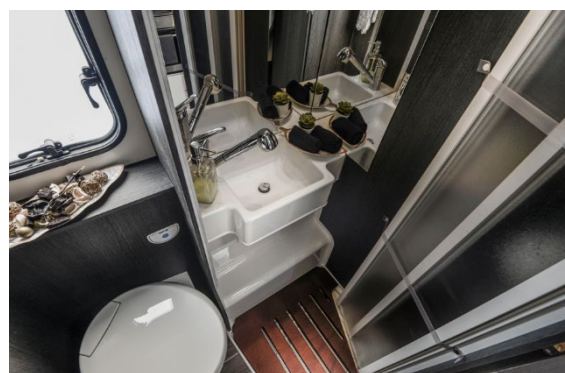

Thetford duplex gas oven with grill function

Thetford 3 x hob gas stove

Bed Dimensions

Rear bed - 2150mm x 1330mm

Elevating bed above dining – 1900mm x 1160mm

Water and Plumbing

100 litres fresh water

120 litres grey water

Water level indicator

Separate shower and toilet

12v electric flush toilet

Exterior

Awning

1 x 120w Solar Panel

External BBQ point

Bike rack for 4 x Bikes - 60kgs maximum capacity

Cab area

Cab air conditioning

9" touch screen Pioneer radio – Android/Apple Carplay

Double purpose reversing camera

Thermal cab blinds

Driver and passenger swivel seats

Cab seat covers

Daytime running lights

Safety Features

Drivers and Passenger Airbags

ABS braking

Remote central locking

Disc brakes front and rear

Engine immobiliser

Fire extinguisher, CO² + smoke alarms

Flame failuere shut off valves to all gas appliances

Electronic traction control system

Cruise control with speed limiter

Garage Features

Large rear garage accessible both sides

230-volt socket inside garage

External shower inside garage

See me online at www.nationwiderv.co.nz

- 5 Year Water Ingress Warranty
- 3 Year Ford Mechanical Warranty
- 2 Year Habitation Warranty

2 Flexman Place
Silverdale
Mike@nationwiderv.co.nz
Phone: 09 930 6353

85 Great South Road
Pokeno
Malcolm@nationwiderv.co.nz
Phone: 09 294 6500

686 Devon Road
New Plymouth
Kane@nationwiderv.co.nz
Phone: 06 758 0984

131 Archibald Street
Ashburton
Lance@nationwiderv.co.nz
Phone: 03 307 8037